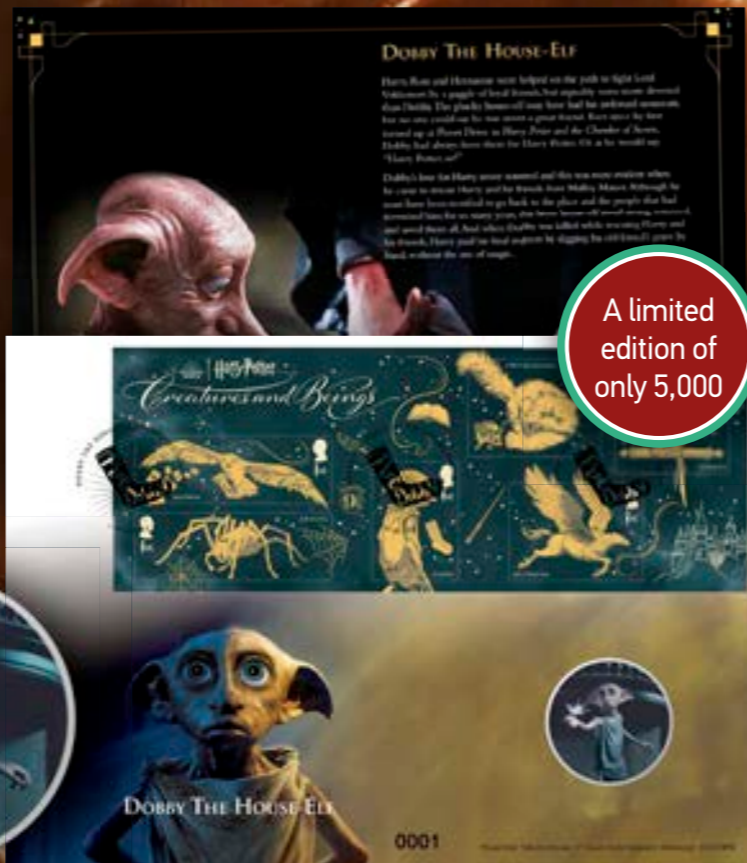

Harry Potter Medal Covers

Friends, foes and unlikely heroes feature on these highly collectible, limited-edition souvenirs.

18 Dobby the House-Elf Medal Cover | AM110 £19.99

- A limited-edition keepsake celebrating a beloved character and Harry Potter's close friend, Dobby the House-Elf.
- This exclusive silver-plated medal is struck with a colour-printed image of Dobby on the front and the iconic quote 'Dobby has no master; Dobby is a free elf' paired with a symbolic illustration of the sock that freed him on the reverse.
- Set within a customised envelope decorated with artwork and featuring the full Creatures and Beings Miniature Sheet, cancelled with a bespoke 'Free Dobby' handstamp.
- Strictly limited availability – just 5,000 individually numbered medal covers issued worldwide.

A limited edition of only 5,000